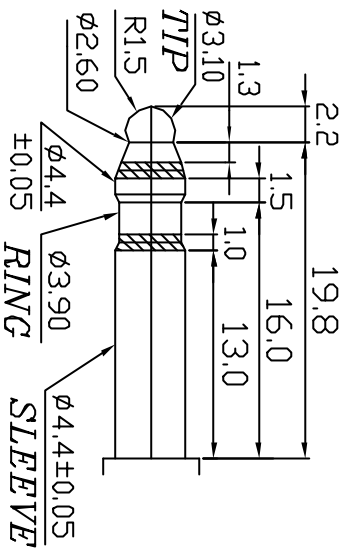

PLUC

P.C.B LAYOUT(±0.1)
(BOTTOM VIEW)

7	COVER	1	PBT-94V0 G15		BLACK		
6	HOUSING	1	PBT-94V0 G15		BLACK	REVISION	
5	RING SHOUNT	2	P.B.S		SILVER		3K04/12/02>
4	RING	2	P.B.S		SILVER		
3	TIP	2	P.B.S		SILVER		
2	TIP SHUNT	2	P.B.S		SILVER		
1	SLEEVE	2	P.B.S		SILVER		
NO	PART NAME	Q'TY	MATERIAL	PLATED	COLOR		

LIH SHENG PRECISION
INDUSTRIAL CO., LTD.

TOLERANCE	X ±0.5	
	X.X ±0.3	
	X.XX ±0.15	
SCALE: 2/1	UNIT	DATE
	M/M	05/22/87'
PART NAME	MINI TELEPHONE JACK	DRAW
PART NO.	LJA0452-5	CHECK
		APPROVE
		LEW MEN-CHENG