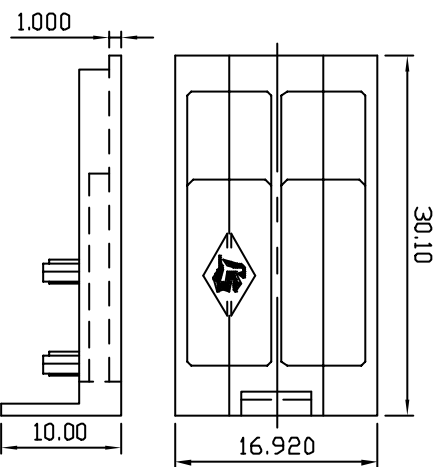

PLUC

P.C.B LAYOUT(±0.1)
(BOTTOM VIEW)

7	COVER	1	PBT-94V0 G15		BLACK		
6	HOUSING	1	PBT-94V0 G15		BLACK	REVISION	
5	RING SHOUNT	2	P.B.S		SILVER		3K04/12/02>
4	RING	2	P.B.S		SILVER		
3	TIP	2	P.B.S		SILVER		
2	TIP SHUNT	2	P.B.S		SILVER		
1	SLEEVE	2	P.B.S		SILVER		
NO	PART NAME	Q'TY	MATERIAL	PLATED	COLOR		

LIH SHENG PRECISION
INDUSTRIAL CO., LTD.

TOLERANCE	X ±0.5	
	X.X ±0.3	
	X.XX ±0.15	
SCALE: 2/1	UNIT	DATE
	M/M	05/22/87'
PART NAME	MINI TELEPHONE JACK	DRAW
PART NO.	LJA0452-5	CHECK
		APPROVE
		LEW MEN-CHENG