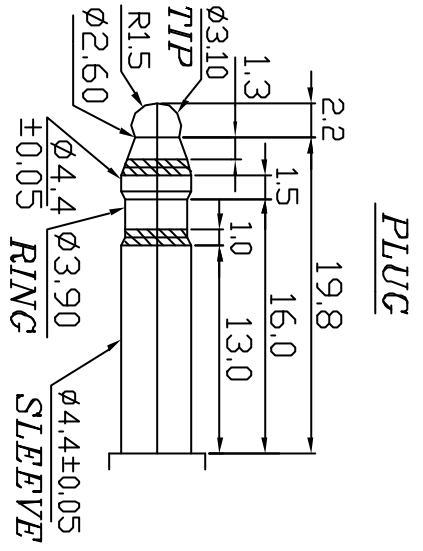

5-2.50x1.80

PLUG

P.C.B LAYOUT ( $\pm 0.1$ )  
(BOTTOM VIEW)

7 HOUSING	1	PBT-94V0		BLACK	REVISION	
6 SCREW	1	BRASS	NICKEL		3004/12/02)	
5 RING SHUNT	1	BRASS	SILVER			
4 RING	1	P.B.S	SILVER			
3 TIP	1	P.B.S	SILVER			
2 TIP SHUNT	1	BRASS	SILVER			
1 SLEEVE	1	BRASS	SILVER			
NO PART NAME	QTY	MATERIAL	PLATED	COLOR		

**LIH SHENG PRECISION INDUSTRIAL CO., LTD.**

PART NAME		MINI TELEPHONE JACK	
PART NO. LJA0453-5			
SCALE: 4/1	UNIT	DATE	DRAW
M/M	M/M	12/06/94	VEN-CHENG

TOLERANCE  
X. ±0.6  
X.X ±0.3  
X.XX ±0.15