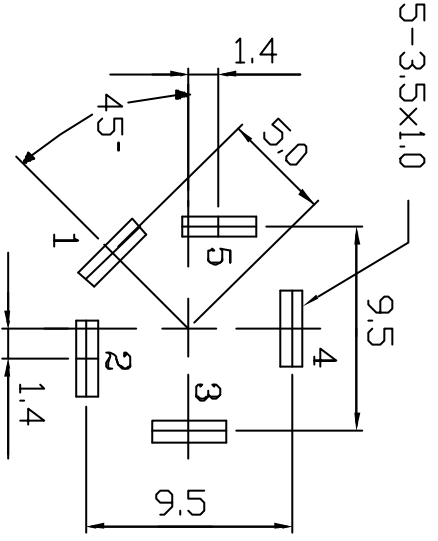

5-2.50x1.80

PLUG

P.C.B LAYOUT ( $\pm 0.1$ )  
(BOTTOM VIEW)

7 HOUSING	1	PBT-94V0		BLACK	REVISION	
6 SCREW	1	BRASS	NICKEL		3004/12/02)	
5 RING SHUNT	1	BRASS	SILVER			
4 RING	1	P.B.S	SILVER			
3 TIP	1	P.B.S	SILVER			
2 TIP SHUNT	1	BRASS	SILVER			
1 SLEEVE	1	BRASS	SILVER			
NO PART NAME	QTY	MATERIAL	PLATED	COLOR		

**LIH SHENG PRECISION INDUSTRIAL CO., LTD.**

PART NAME		MINI TELEPHONE JACK	
PART NO. LJA0453-5			
SCALE: 4/1	UNIT	DATE	DRAW
M/M	M/M	12/06/94	VEN-CHENG

TOLERANCE  
X. ±0.6  
X.X ±0.3  
X.XX ±0.15