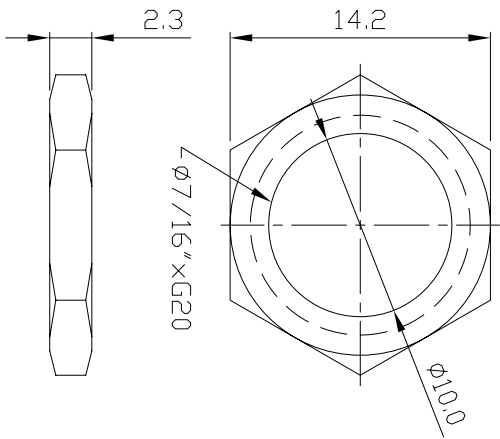

NUT

8	WASHER	1	IRON SHEET	NICKEL	
7	NUT	1	SPCC	NICKEL	
6	HOUSING	1	PBT-94V0		BLACK
5	RING SHUNT	1	BRASS	SILVER	
4	RING	1	P.B.S	SILVER	
3	TIP	1	P.B.S	SILVER	
2	TIP SHUNT	1	BRASS	SILVER	
1	SLEEVE	1	BRASS	SILVER	

LIH SHENG PRECISION INDUSTRIAL CO., LTD.		PART NAME HEADPHONE JACK	
Material Thickness Disposal	Material Thickness Disposal	PART NO. DATE DRAW Chrys	HEADPHONE JACK LJ-0697H-5 06/21/02 CHECK Jacky
TOLERANCE X ±0.5 X.X ±0.3 X.XX ±0.15	TOLERANCE X ±0.5 X.X ±0.3 X.XX ±0.15	SCALE 2.5:1	REV.A APPROVED Ken