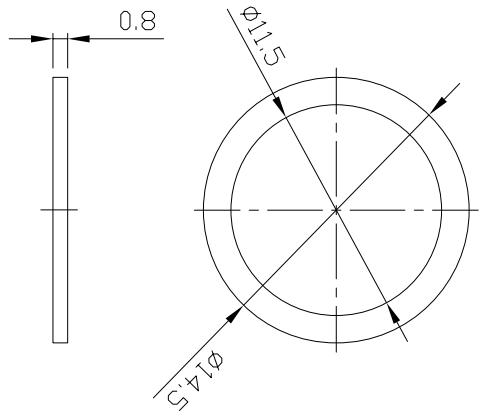

WASHER

8	WASHER	1	IRON SHEET	NICKEL	
7	NUT	1	SPCC	NICKEL	
6	HOUSING	1	PBT-94V0		BLACK
5	RING SHUNT	1	BRASS	SILVER	
4	RING	1	P.B.S	SILVER	
3	TIP	1	P.B.S	SILVER	
2	TIP SHUNT	1	BRASS	SILVER	
1	SLEEVE	1	BRASS	SILVER