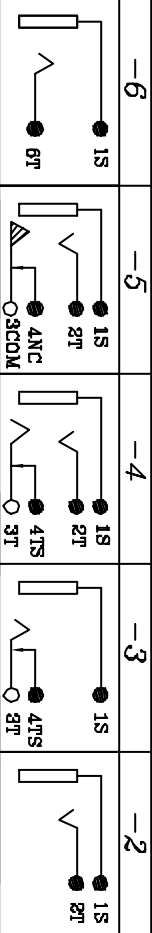

PLUG

NO	COLOR	HOUSING	SLEEVE	PLATED
6	COVER	1 ABS		
5	HOUSING	1 PBT-94V0		4K12/24/03D
4	TIP SHUNT	1 BRASS	(S/N/Cu)	
3	TIP	1 P.B.S	(S/N/Cu)	
2	CONTACT	1 BRASS	(S/N/Cu)	
1	SLEEVE	1 BRASS	NICKEL	

NO	PART NAME	Q'TY	MATERIAL	PLATED	COLOR
6	COVER	1	ABS		
5	HOUSING	1	PBT-94V0		
4	TIP SHUNT	1	BRASS	(S/N/Cu)	
3	TIP	1	P.B.S	(S/N/Cu)	
2	CONTACT	1	BRASS	(S/N/Cu)	
1	SLEEVE	1	BRASS	NICKEL	

L I H S H E N G P R E C I S I O N
I N D U S T R I A L C O . , L T D .

PART NAME RCA JACK

PART NO. LP-0843A-4
DATE 06/30/80
SCALE: 3/1
UNIT: M/M
DRAWN: LEE WEN-CHENG
CHECK:
APPROVE:

TOLERANCE
 X. ±0.5
 X.X ±0.3
 X.XX ±0.15